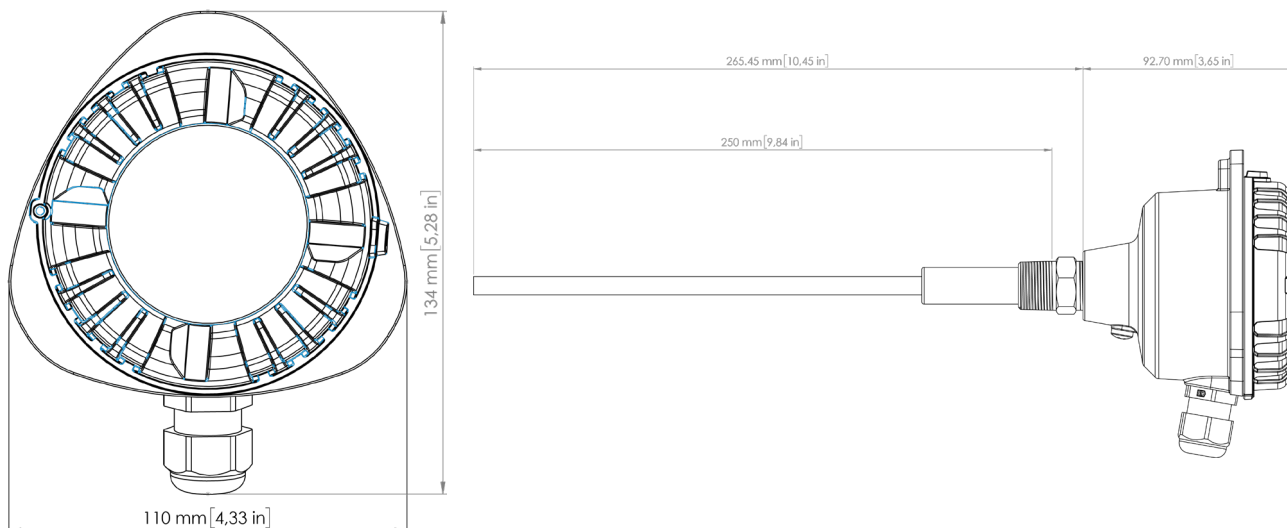

S101

Dust Detector for Filter Monitoring

- **High performance dust detector**
 - Detects any particulates in the air-flow
 - Very fast response to any dust leaks
- **Rugged, IP66 rated design for harsh industrial conditions**
- **User friendly, straightforward interface**
 - Visible Green, Yellow and Red LED to indicate dust levels
- **Easy start-up and commissioning**
- **Two independent solid-state relay outputs**

SIN101/120521

Product Name	S101
Measured objects	Solid particles in gas flow
Measurement principle	Inductive Electrification
Measurement range	Detection limit 0,01 mg/m ³ Max. range up to several g/m ³ depending on operating conditions
Ingress protection	IP66
Power supply	24 V DC ±10 %
Power consumption	1 W
Output signals	2 × Independent solid-state relays, max. 30 V DC / 200 mA
Communication interface	RS-485
Communication protocol	<ul style="list-style-type: none"> Modbus RTU Sintrol network
Physical characteristics	
Enclosure	Aluminium
Probe length	250 mm. (9,84 in), can be shortened by the user
Wetted parts	<ul style="list-style-type: none"> Probe: Stainless steel (316L) Insulation: Polyether ether ketone (PEEK)
Weight	0,7 kg (1.54 lb)
Ambient conditions	
Temperature	-40 ... 60 °C (-40 ... 140 °F)
Humidity	Max. 90 % relative humidity (non-condensing)
Process conditions	
Temperature	Max. 250 °C (482 °F)
Pressure	Max. 200 kPa (29 psi)
Flow speed	Min. 3 m/s (9.84 ft/s)