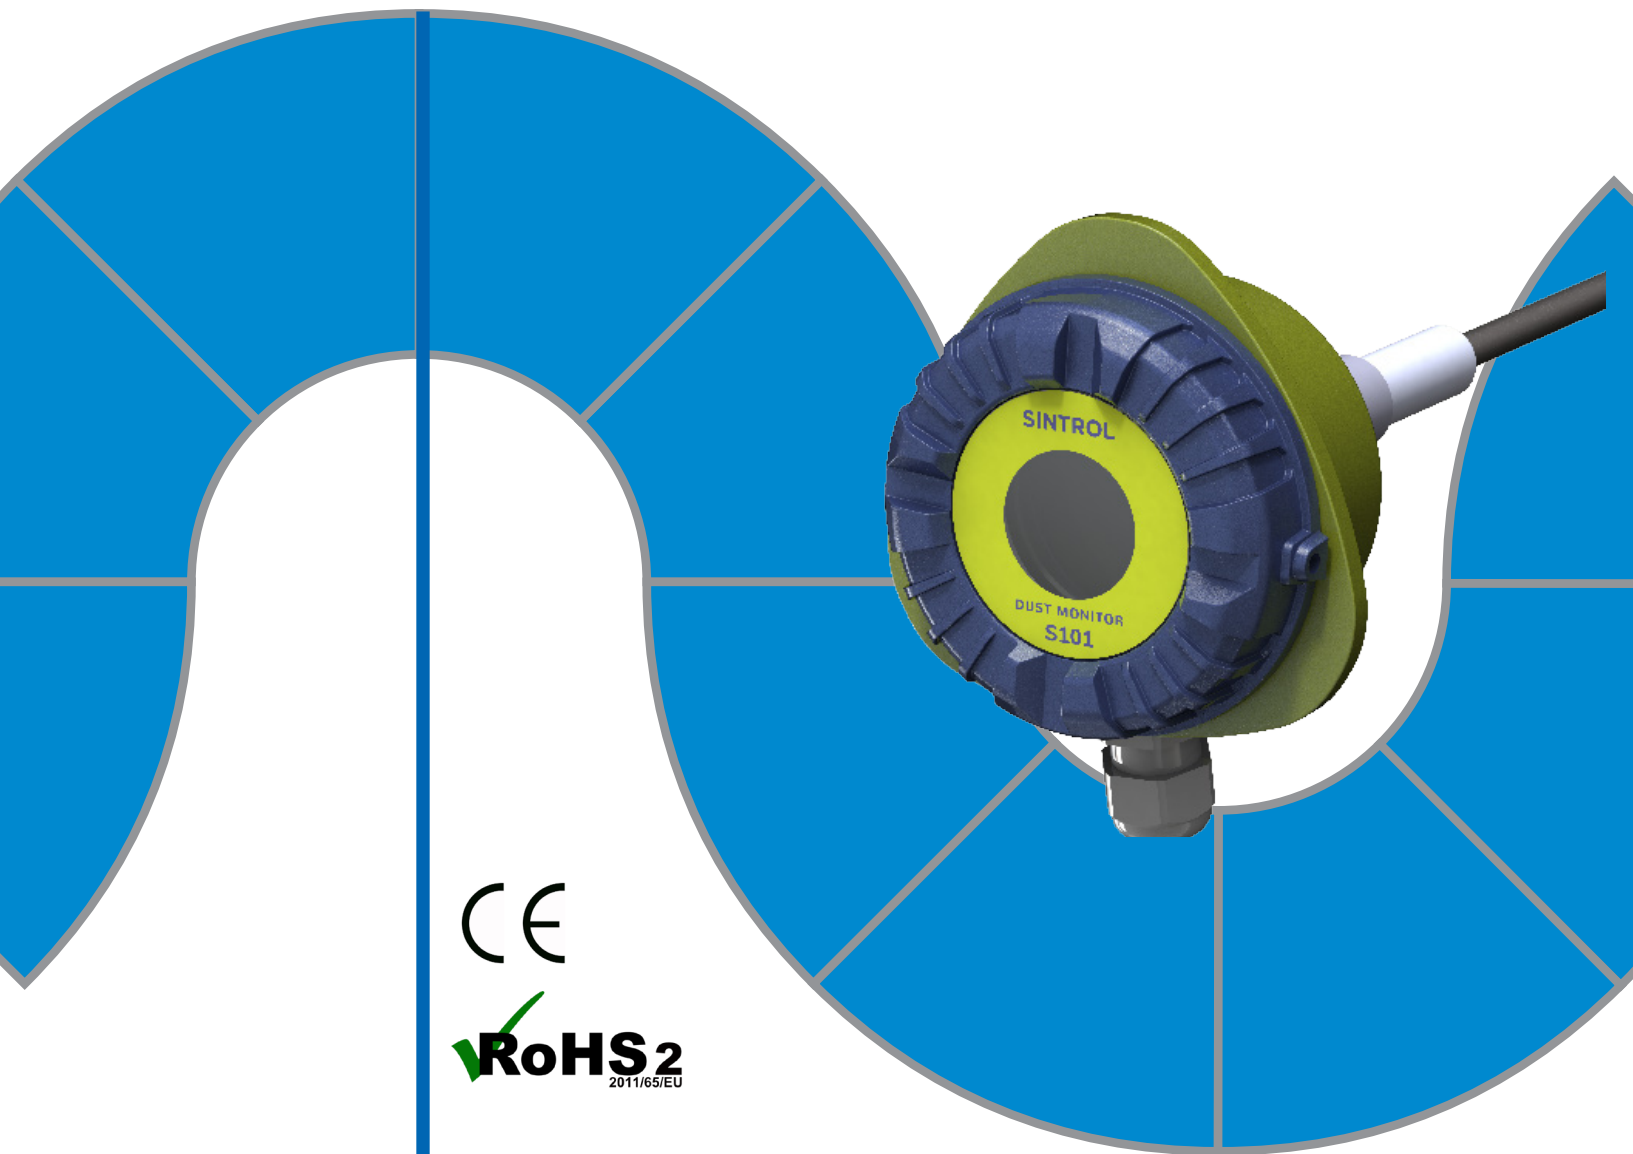

S101

Dust Detector for Filter Monitoring

- **High performance dust detector**
 - Detects any particulates in the air-flow
 - Very fast response to any dust leaks
- **Rugged, IP66 rated design for harsh industrial conditions**
- **User friendly, straightforward interface**
 - Visible Green, Yellow and Red LED to indicate dust levels
- **Easy start-up and commissioning**
- **Two independent solid-state relay outputs**

SIN101/120521

Product Name	S101
Measured objects	Solid particles in gas flow
Measurement principle	Inductive Electrification
Measurement range	Detection limit 0,01 mg/m ³ Max. range up to several g/m ³ depending on operating conditions
Ingress protection	IP66
Power supply	24 V DC ±10 %
Power consumption	1 W
Output signals	2 × Independent solid-state relays, max. 30 V DC / 200 mA
Communication interface	RS-485
Communication protocol	<ul style="list-style-type: none"> Modbus RTU Sintrol network
Physical characteristics	
Enclosure	Aluminium
Probe length	250 mm. (9,84 in), can be shortened by the user
Wetted parts	<ul style="list-style-type: none"> Probe: Stainless steel (316L) Insulation: Polyether ether ketone (PEEK)
Weight	0,7 kg (1.54 lb)
Ambient conditions	
Temperature	-40 ... 60 °C (-40 ... 140 °F)
Humidity	Max. 90 % relative humidity (non-condensing)
Process conditions	
Temperature	Max. 250 °C (482 °F)
Pressure	Max. 200 kPa (29 psi)
Flow speed	Min. 3 m/s (9.84 ft/s)